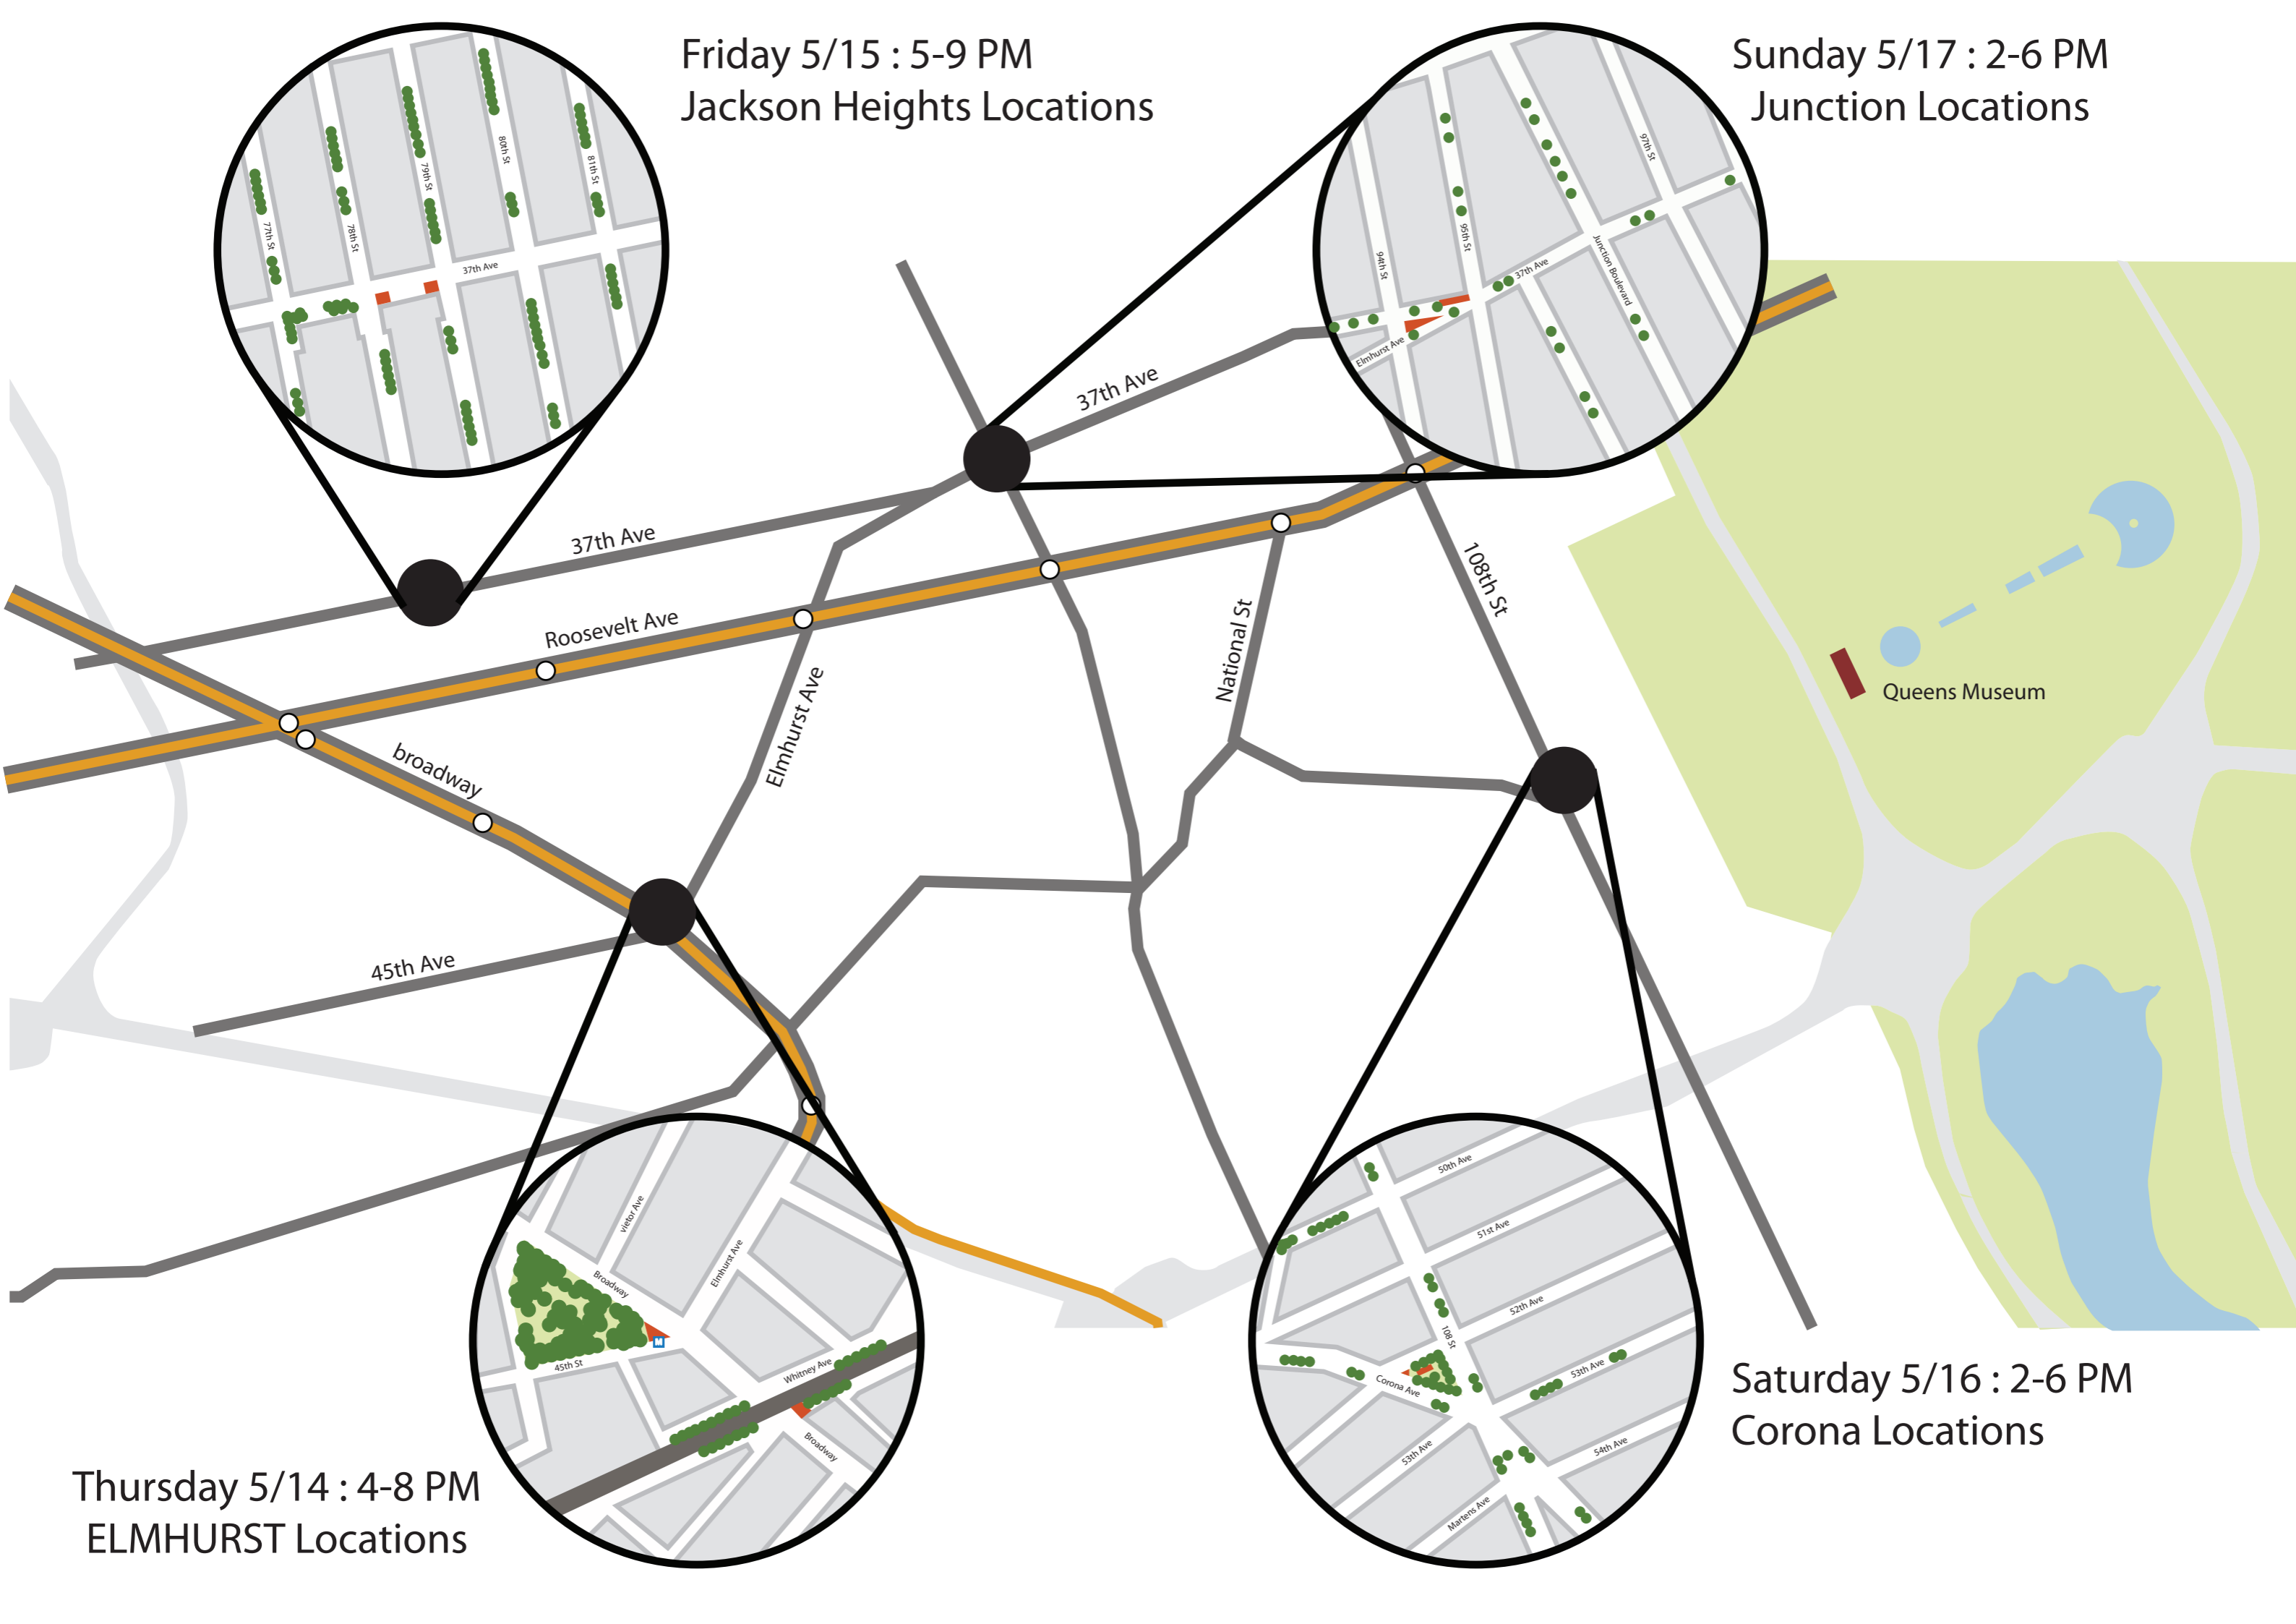

Friday 5/15 : 5-9 PM
Jackson Heights Locations

Sunday 5/17 : 2-6 PM
Junction Locations

Thursday 5/14 : 4-8 PM
ELMHURST Locations

Saturday 5/16 : 2-6 PM
Corona Locations